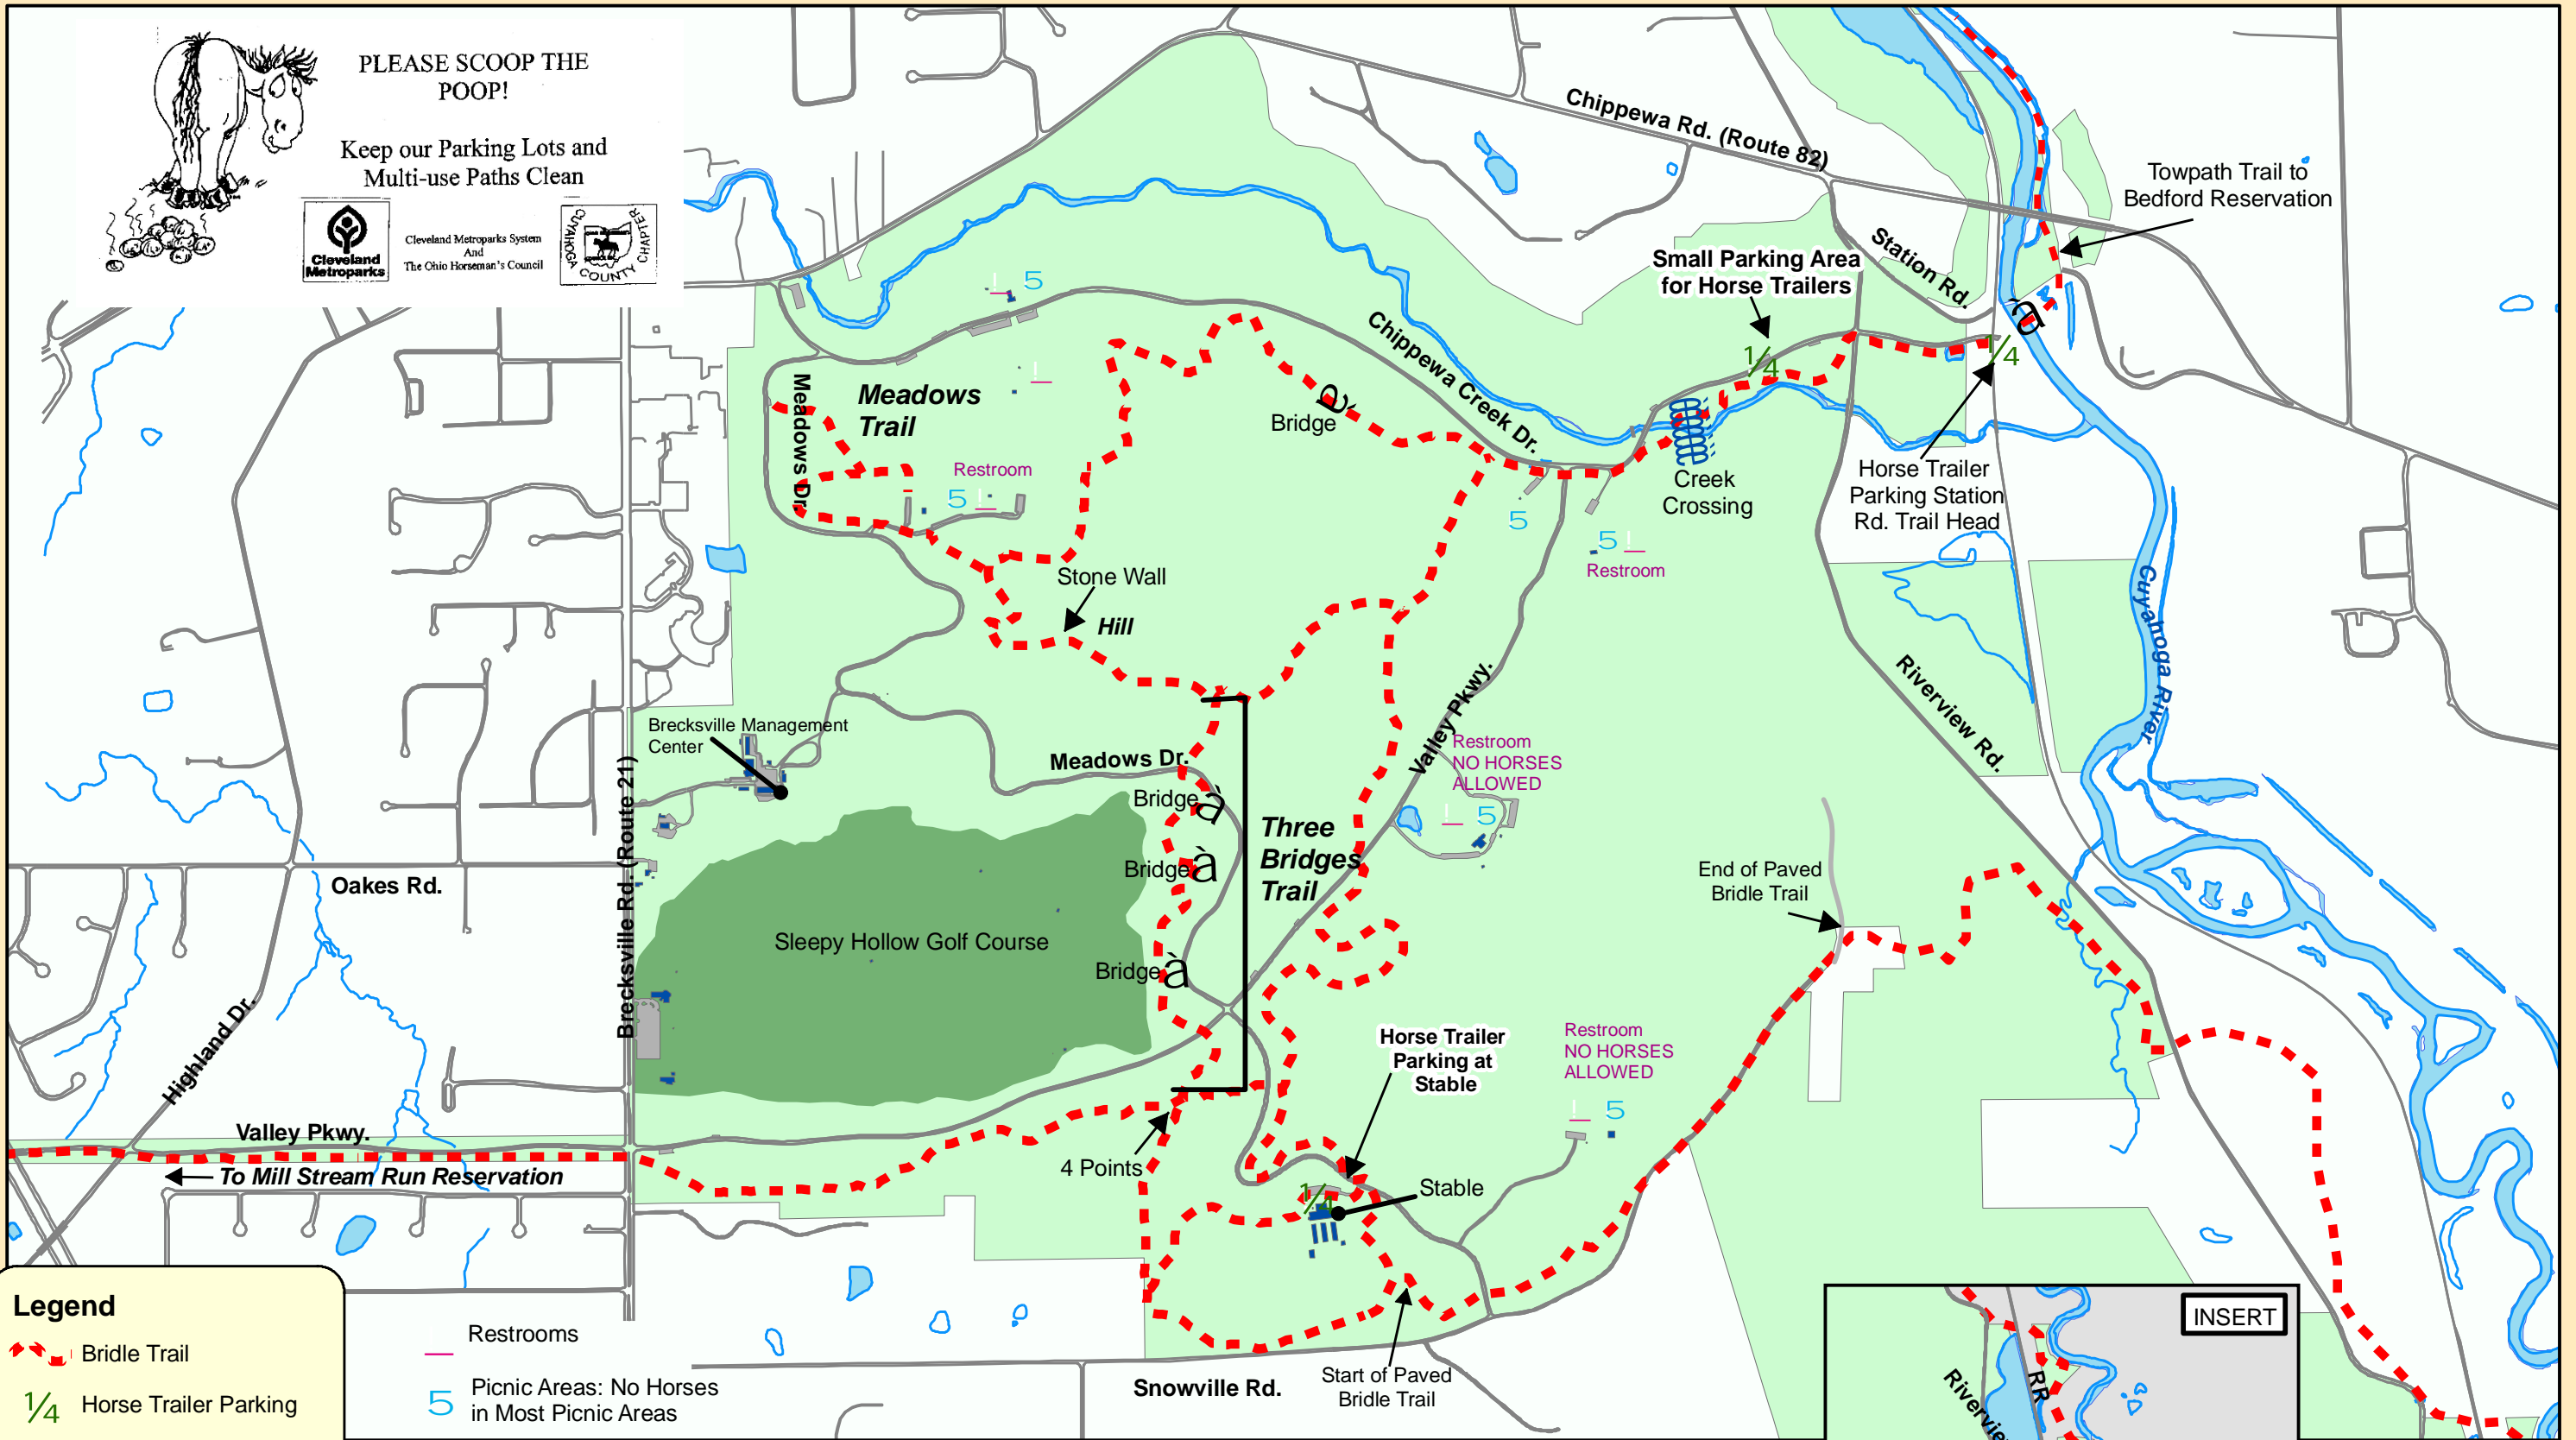

PLEASE SCOOP THE POOP!

Keep our Parking Lots and Multi-use Paths Clean

Cleveland Metroparks System And The Ohio Horseman's Council

**Legend**

- Bridle Trail
- 1/4 Horse Trailer Parking
- Roads
- Park Facilities
- Parking
- Rivers & Streams
- Brecksville Reservation

- Restrooms
- Picnic Areas: No Horses in Most Picnic Areas

**Cleveland Metroparks  
Brecksville Reservation  
Bridle Trails Map**

0 500 1,000 Feet

**INSERT**

**SEE INSERT**