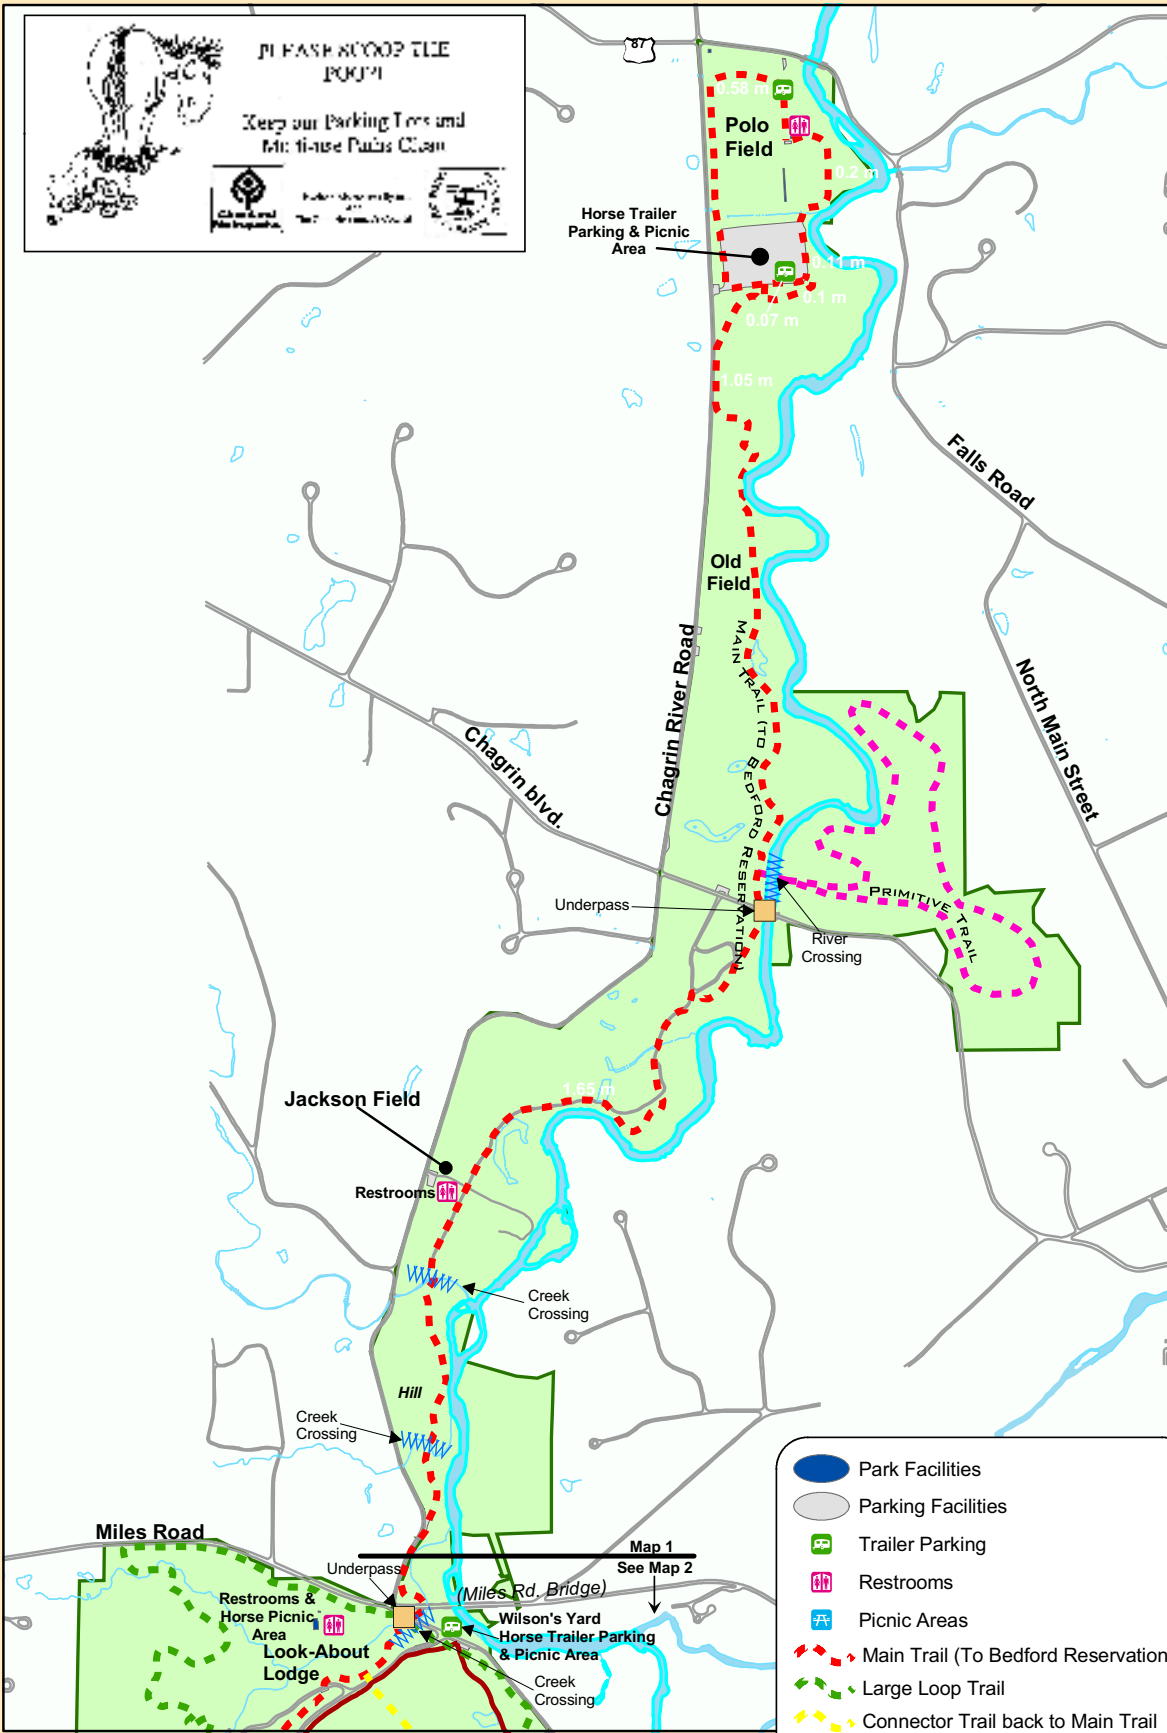

PLEASE SCOOP THE POOPY!
 Keep our Parking Areas and
 Picnic Areas Clean

-  Park Facilities
-  Parking Facilities
-  Trailer Parking
-  Restrooms
-  Picnic Areas
-  Main Trail (To Bedford Reservation)
-  Large Loop Trail
-  Connector Trail back to Main Trail
-  Short Turn Back Trails
-  Primitive Trails
-  All Purpose Trail
-  Hydrography
-  Roads
-  South Chagrin Reservation

**Cleveland Metroparks
 South Chagrin Reservation
 Bridle Trails Map 1**