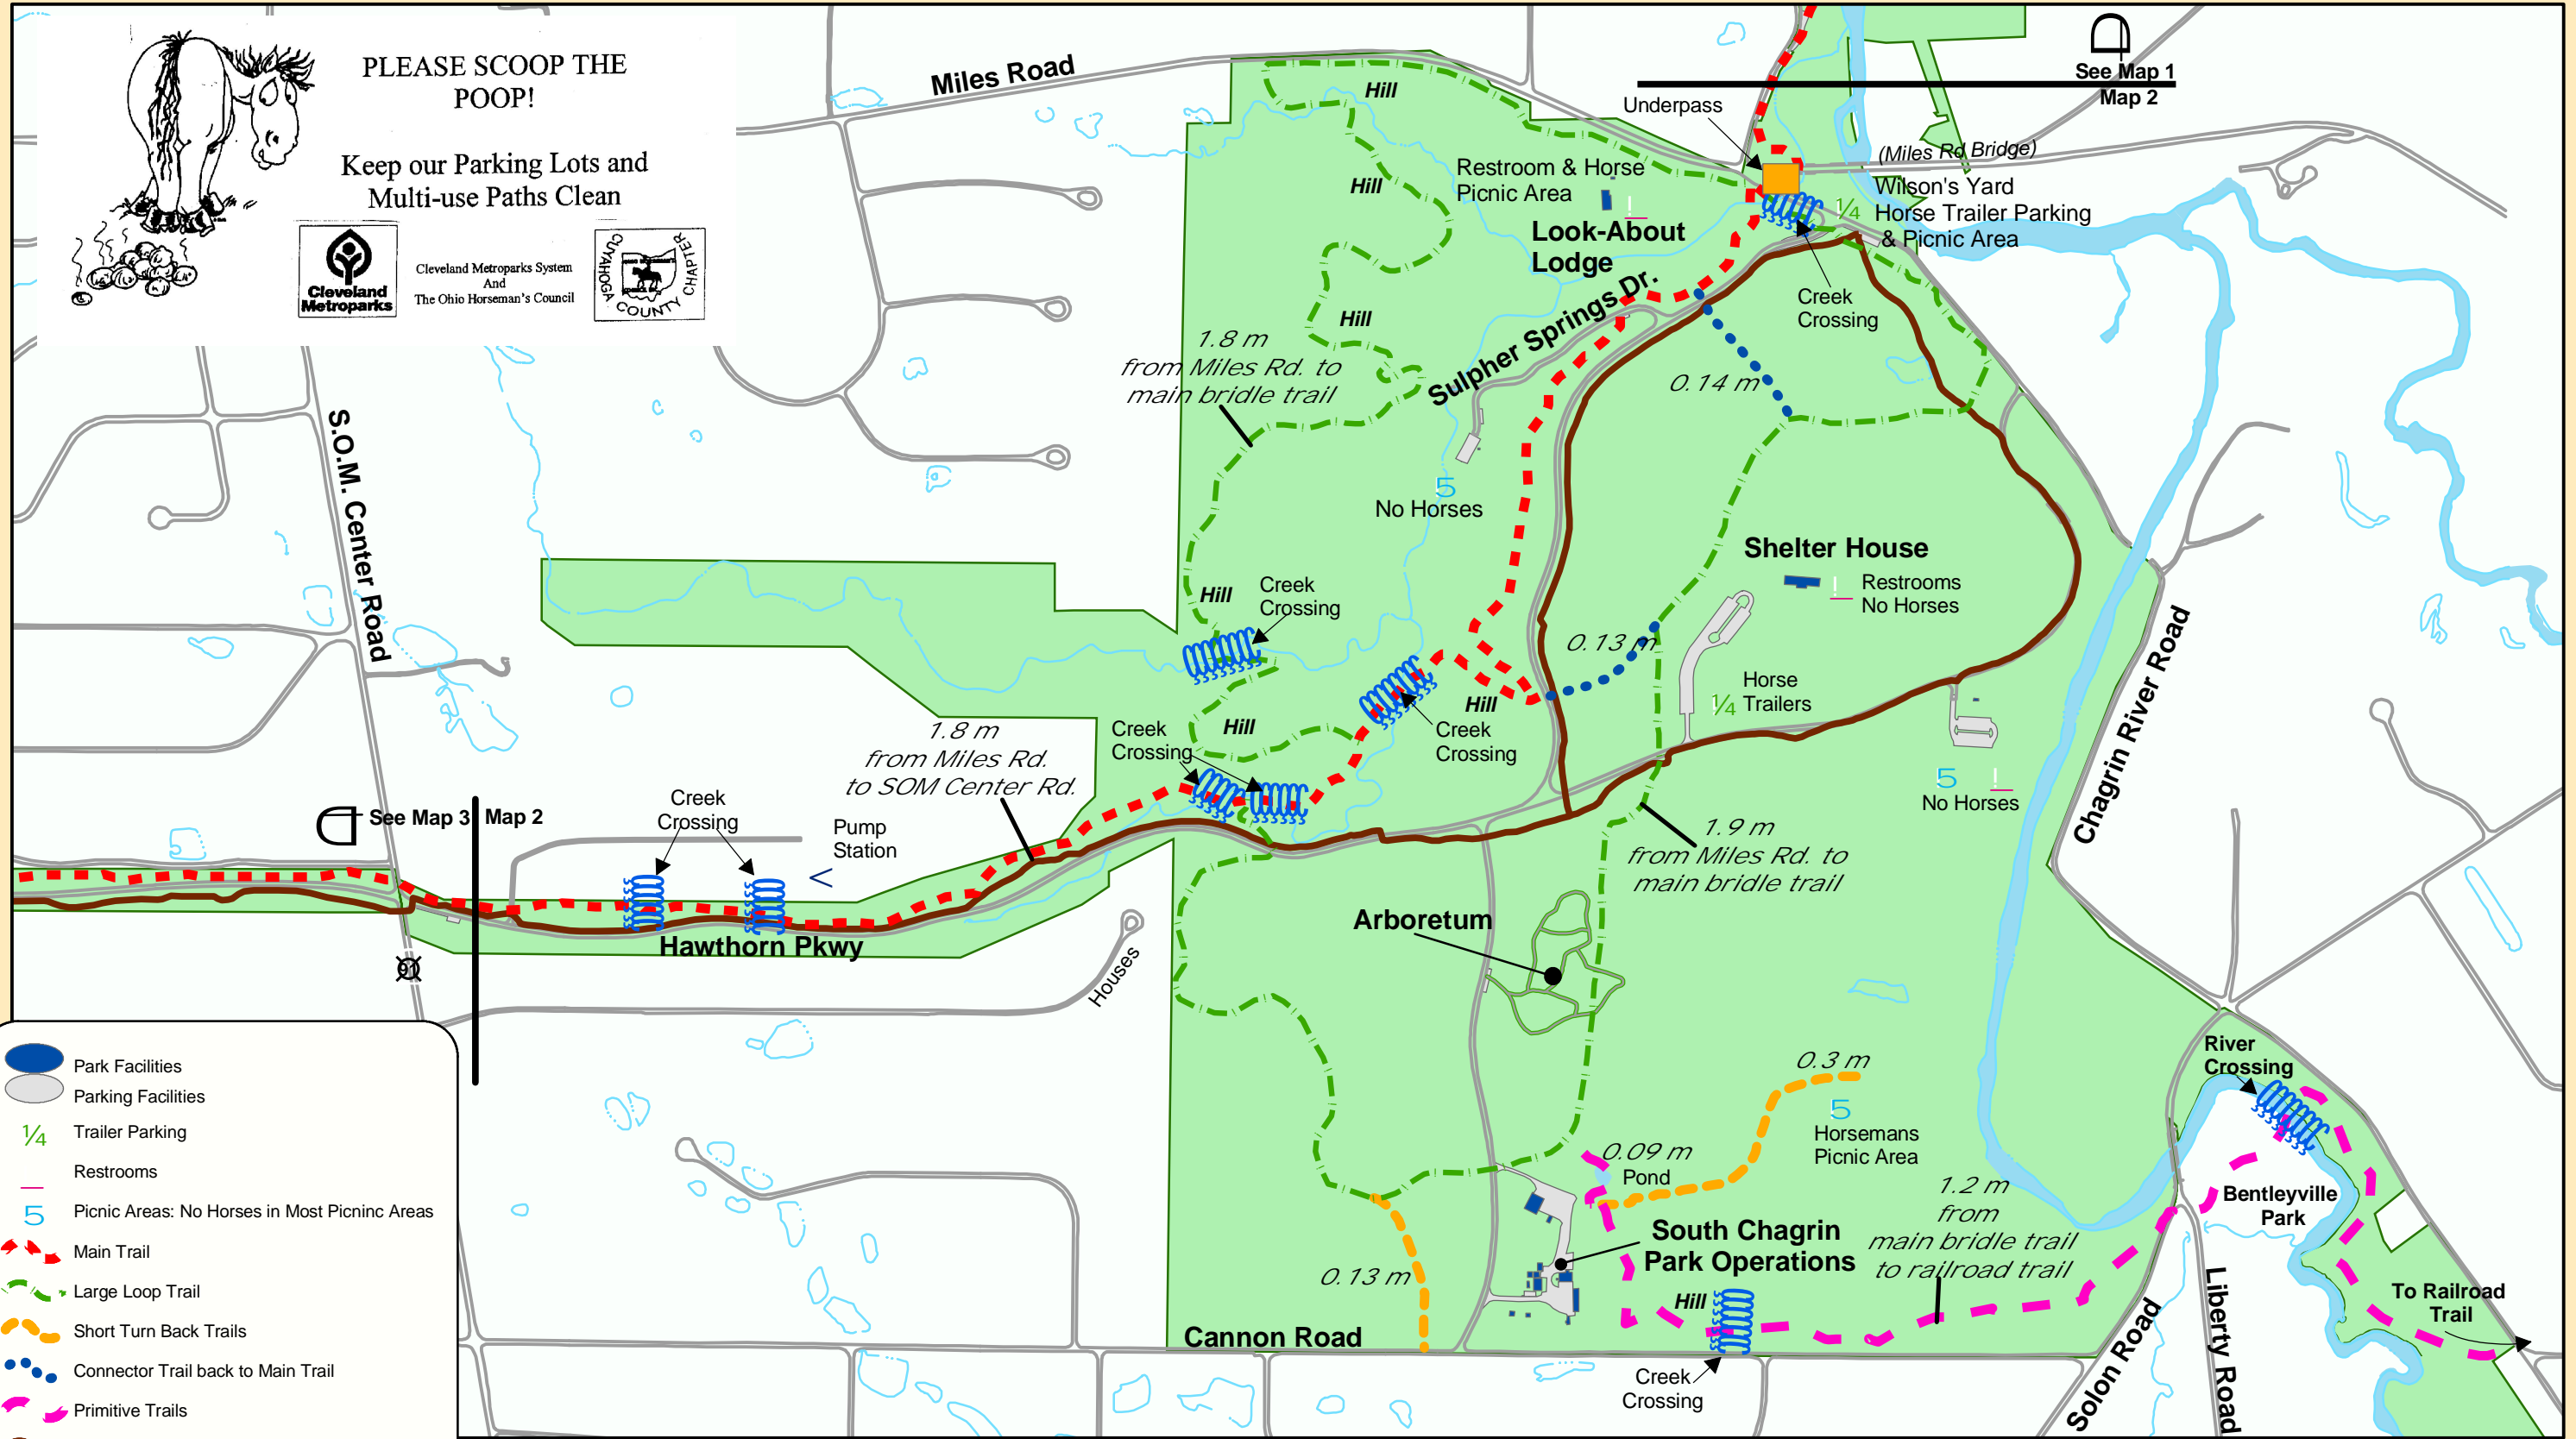

PLEASE SCOOP THE POOP!

Keep our Parking Lots and Multi-use Paths Clean

Cleveland Metroparks System  
And  
The Ohio Horseman's Council

- Park Facilities
- Parking Facilities
- Trailer Parking
- Restrooms
- Picnic Areas: No Horses in Most Picnic Areas
- Main Trail
- Large Loop Trail
- Short Turn Back Trails
- Connector Trail back to Main Trail
- Primitive Trails
- All Purpose Trail
- Pump Station
- Hydrography
- Roads
- South Chagrin Reservation

	<p><b>Cleveland Metroparks</b>  <b>South Chagrin Reservation</b>  <b>Bridle Trails Map 2</b></p>	<p>0 500 1,000   Feet</p>	
--	--	-------------------------------	--