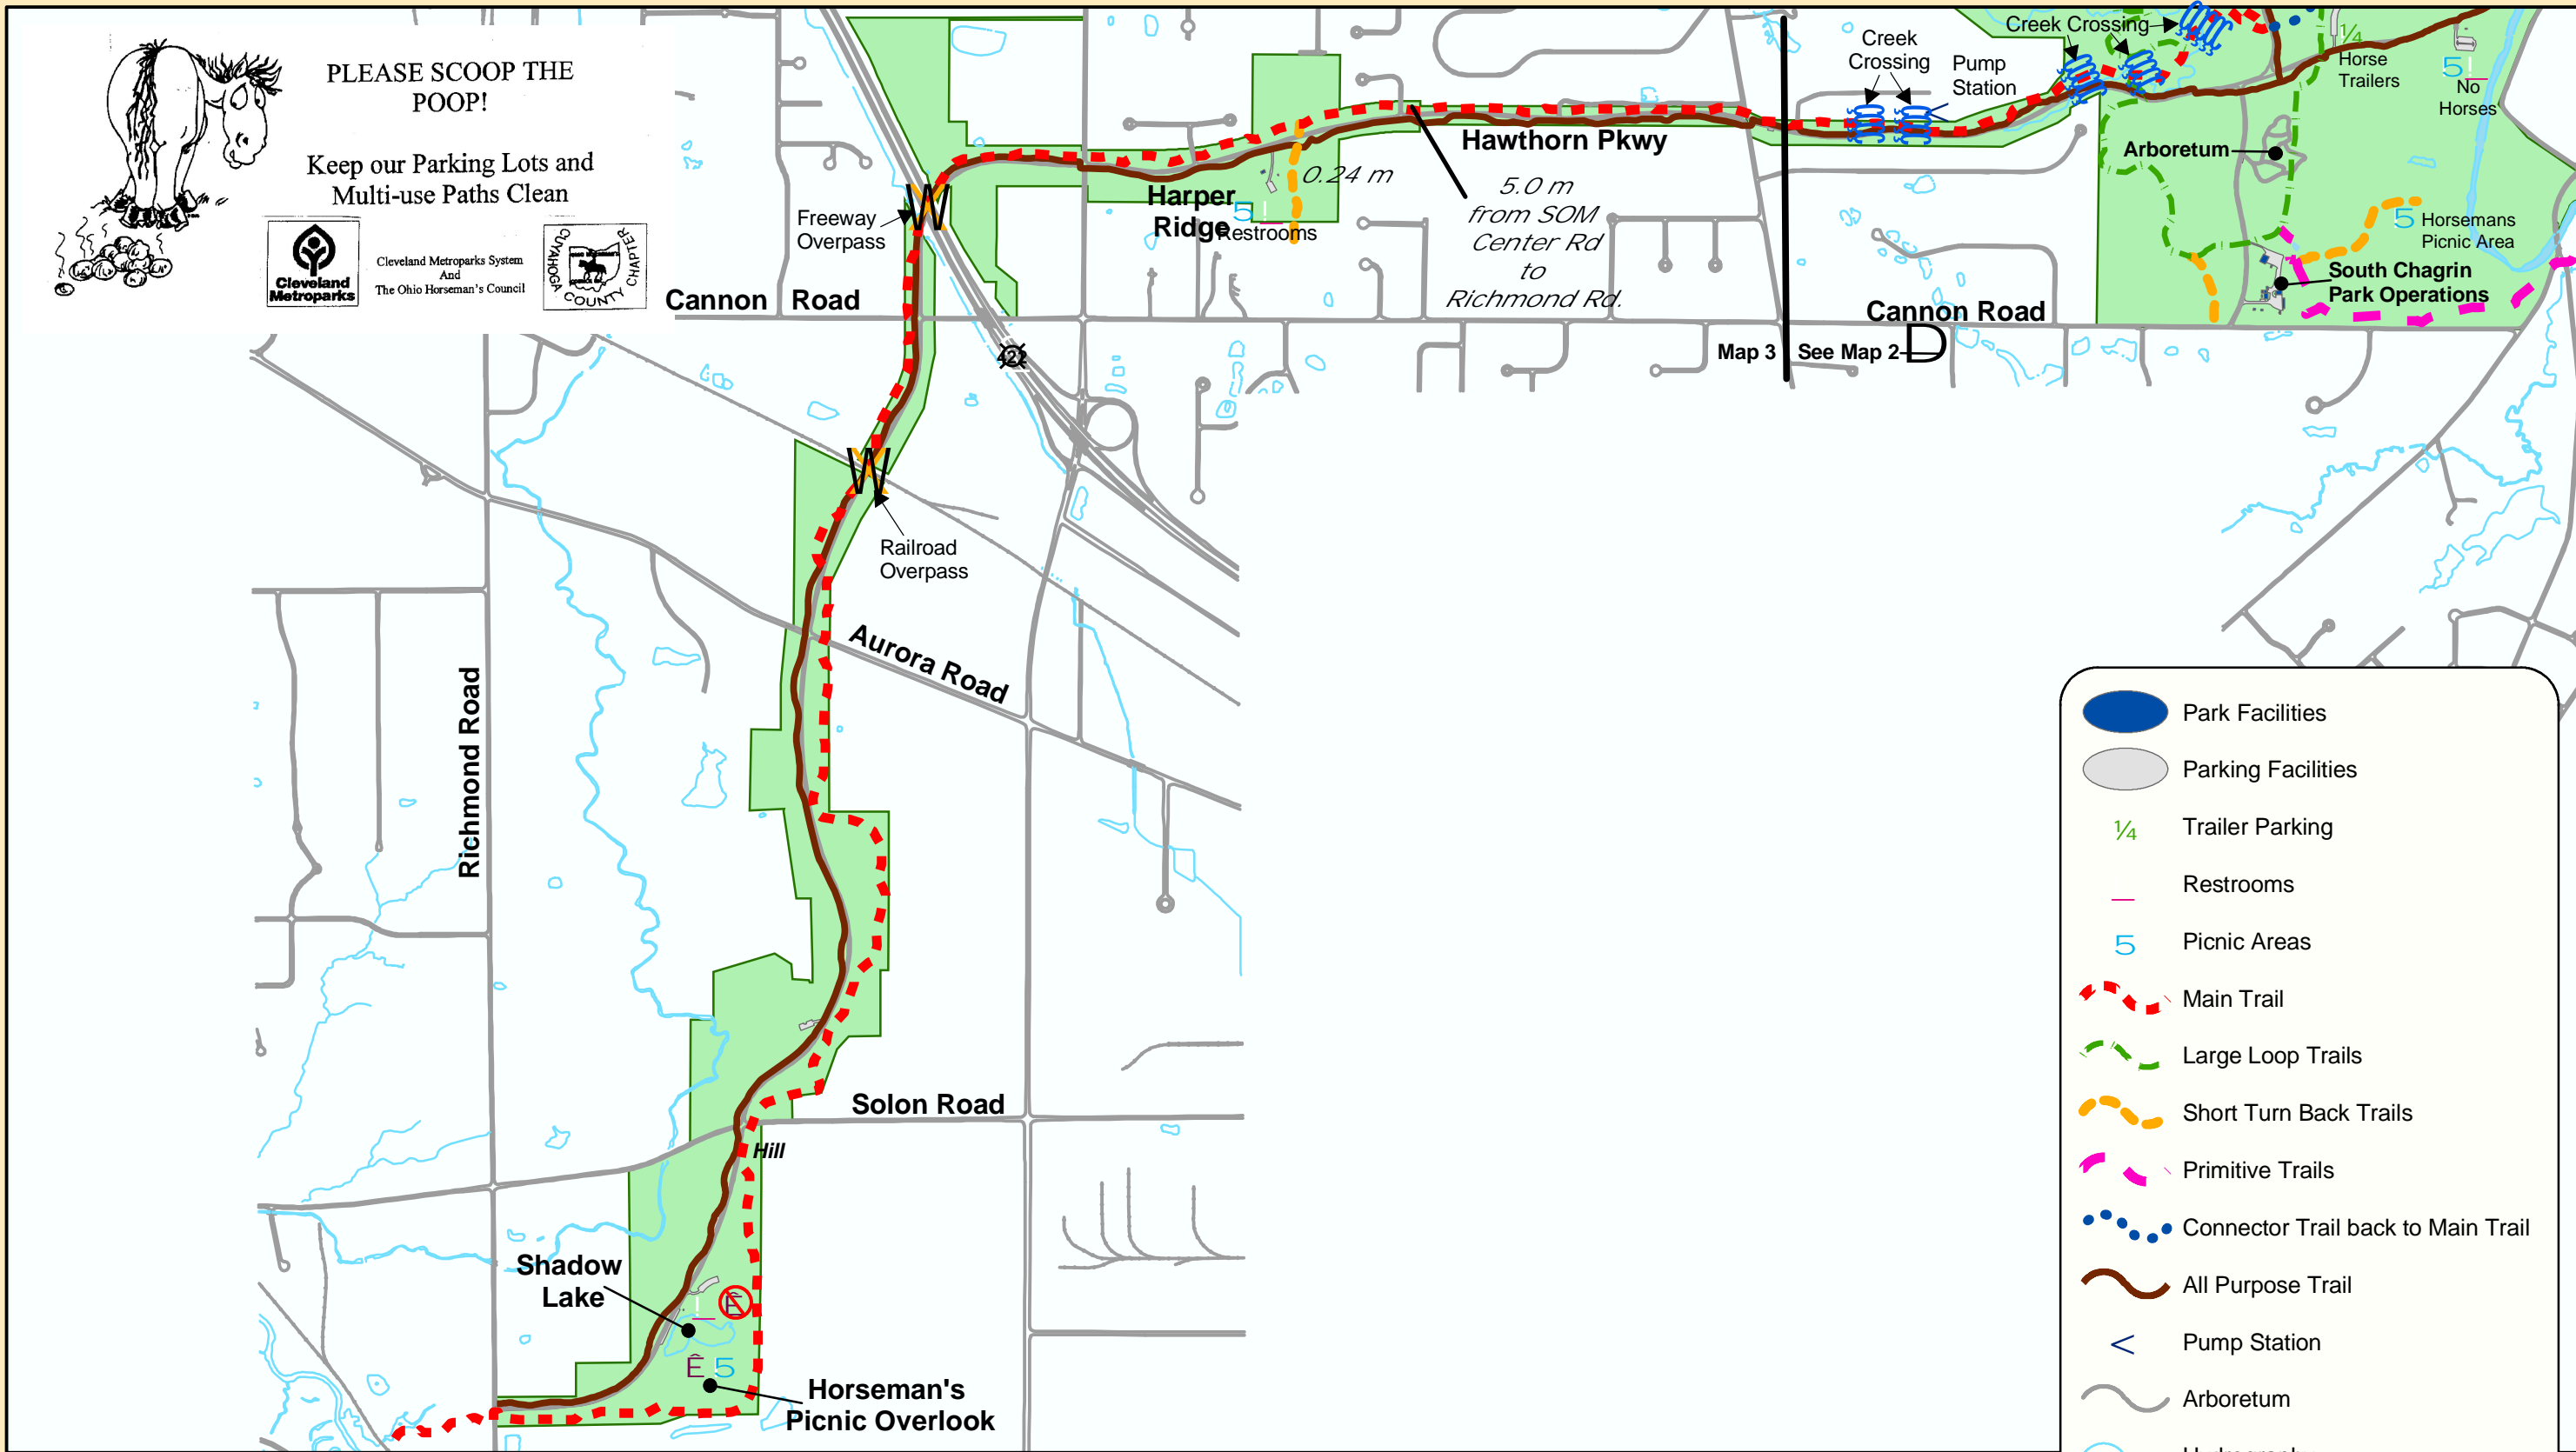

PLEASE SCOOP THE POOP!

Keep our Parking Lots and Multi-use Paths Clean

Cleveland Metroparks System
And
The Ohio Horseman's Council

- Park Facilities
- Parking Facilities
- Trailer Parking
- Restrooms
- Picnic Areas
- Main Trail
- Large Loop Trails
- Short Turn Back Trails
- Primitive Trails
- Connector Trail back to Main Trail
- All Purpose Trail
- Pump Station
- Arboretum
- Hydrography
- Roads
- South Chagrin Reservation

**Cleveland Metroparks
South Chagrin Reservation
Bridle Trails Map 3**